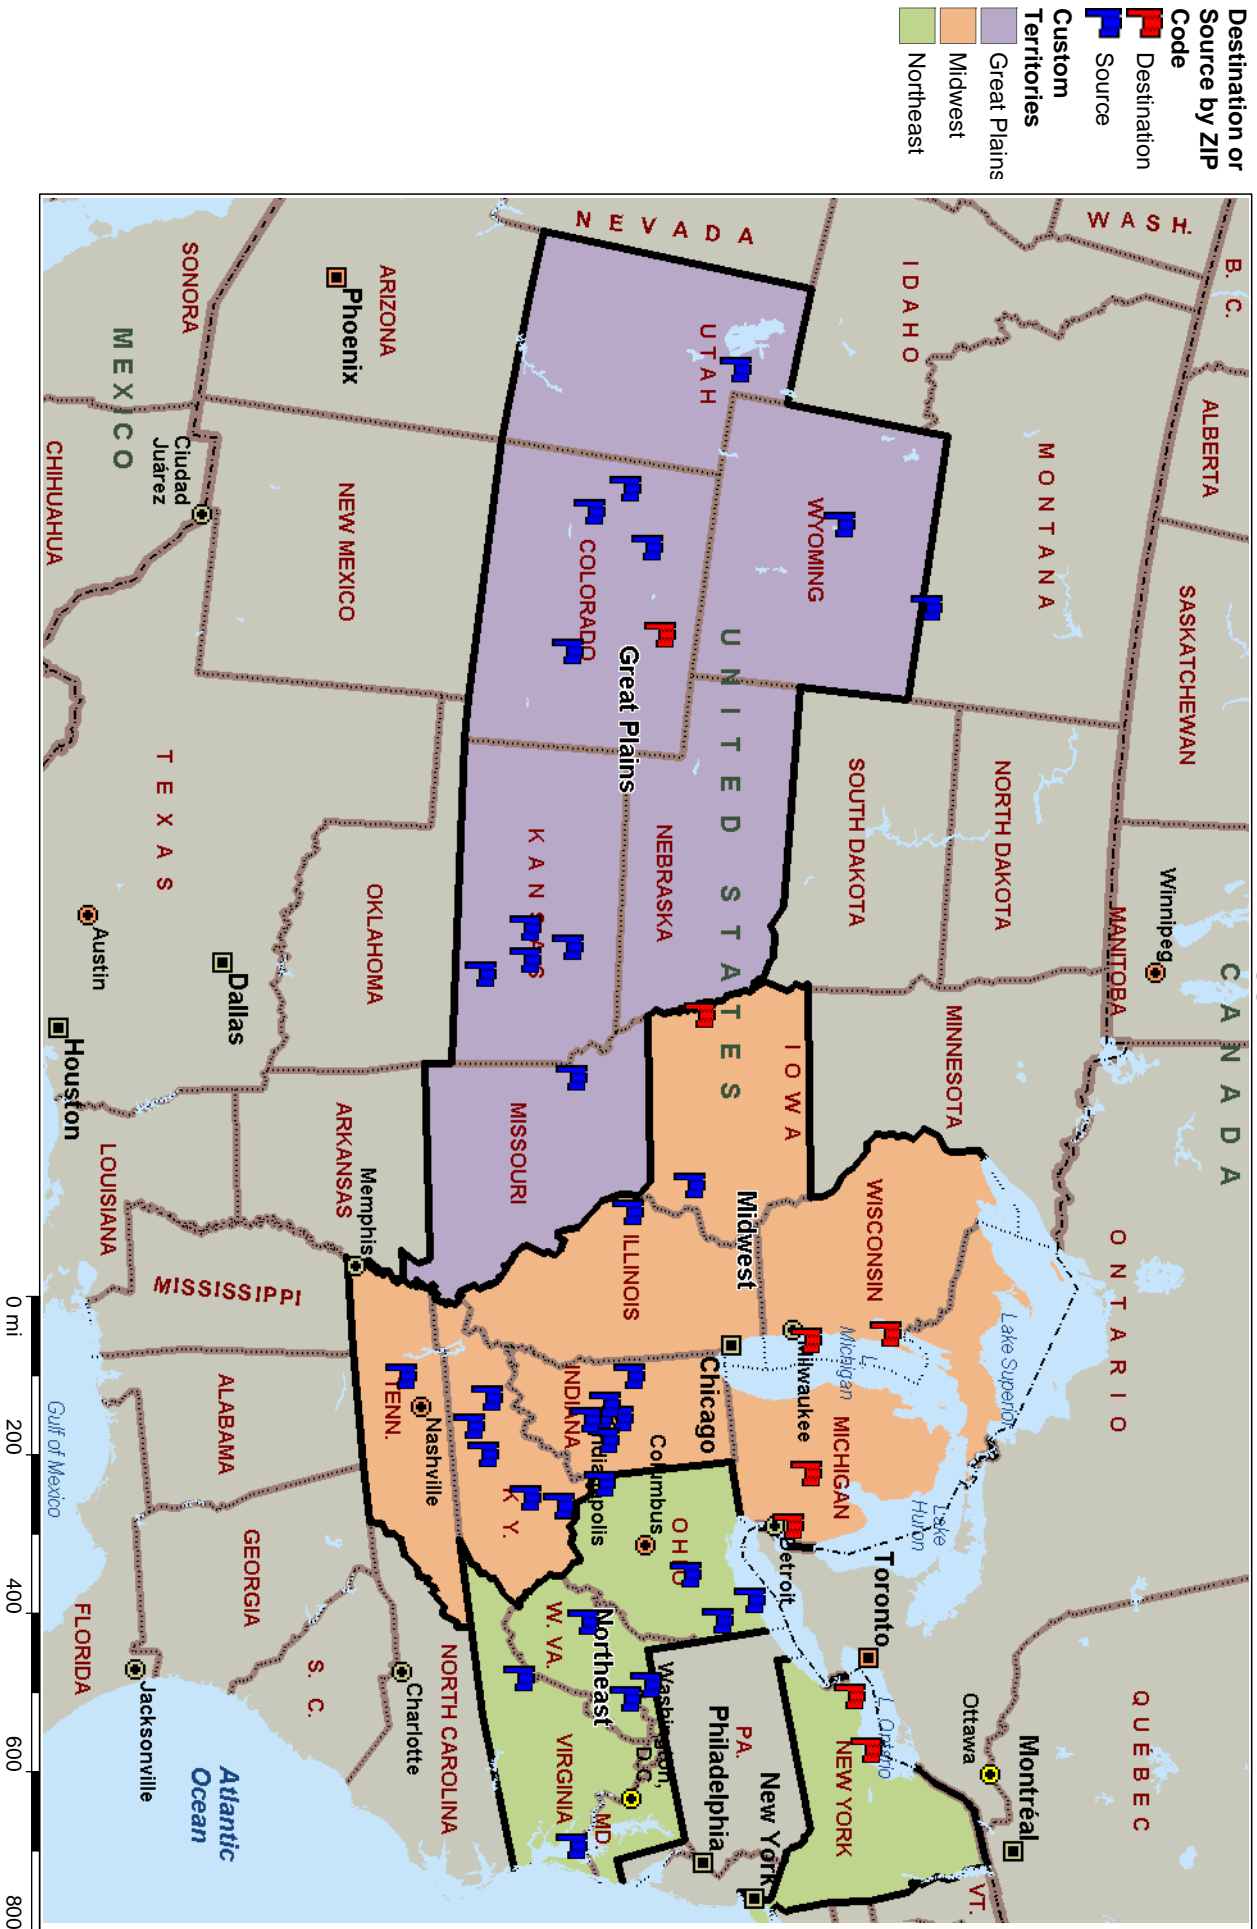

Rescue Wagon Routes

Copyright © 1988-2003 Microsoft Corp. and/or its suppliers. All rights reserved. <http://www.microsoft.com/mapoint>
 © Copyright 2002 by Geographic Data Technology, Inc. All rights reserved. © 2002 Navigation Technologies. All rights reserved. This data includes information taken with permission from Canadian authorities © 1991-2002 Government of Canada
 (Statistics Canada and/or Geomatics Canada), all rights reserved.